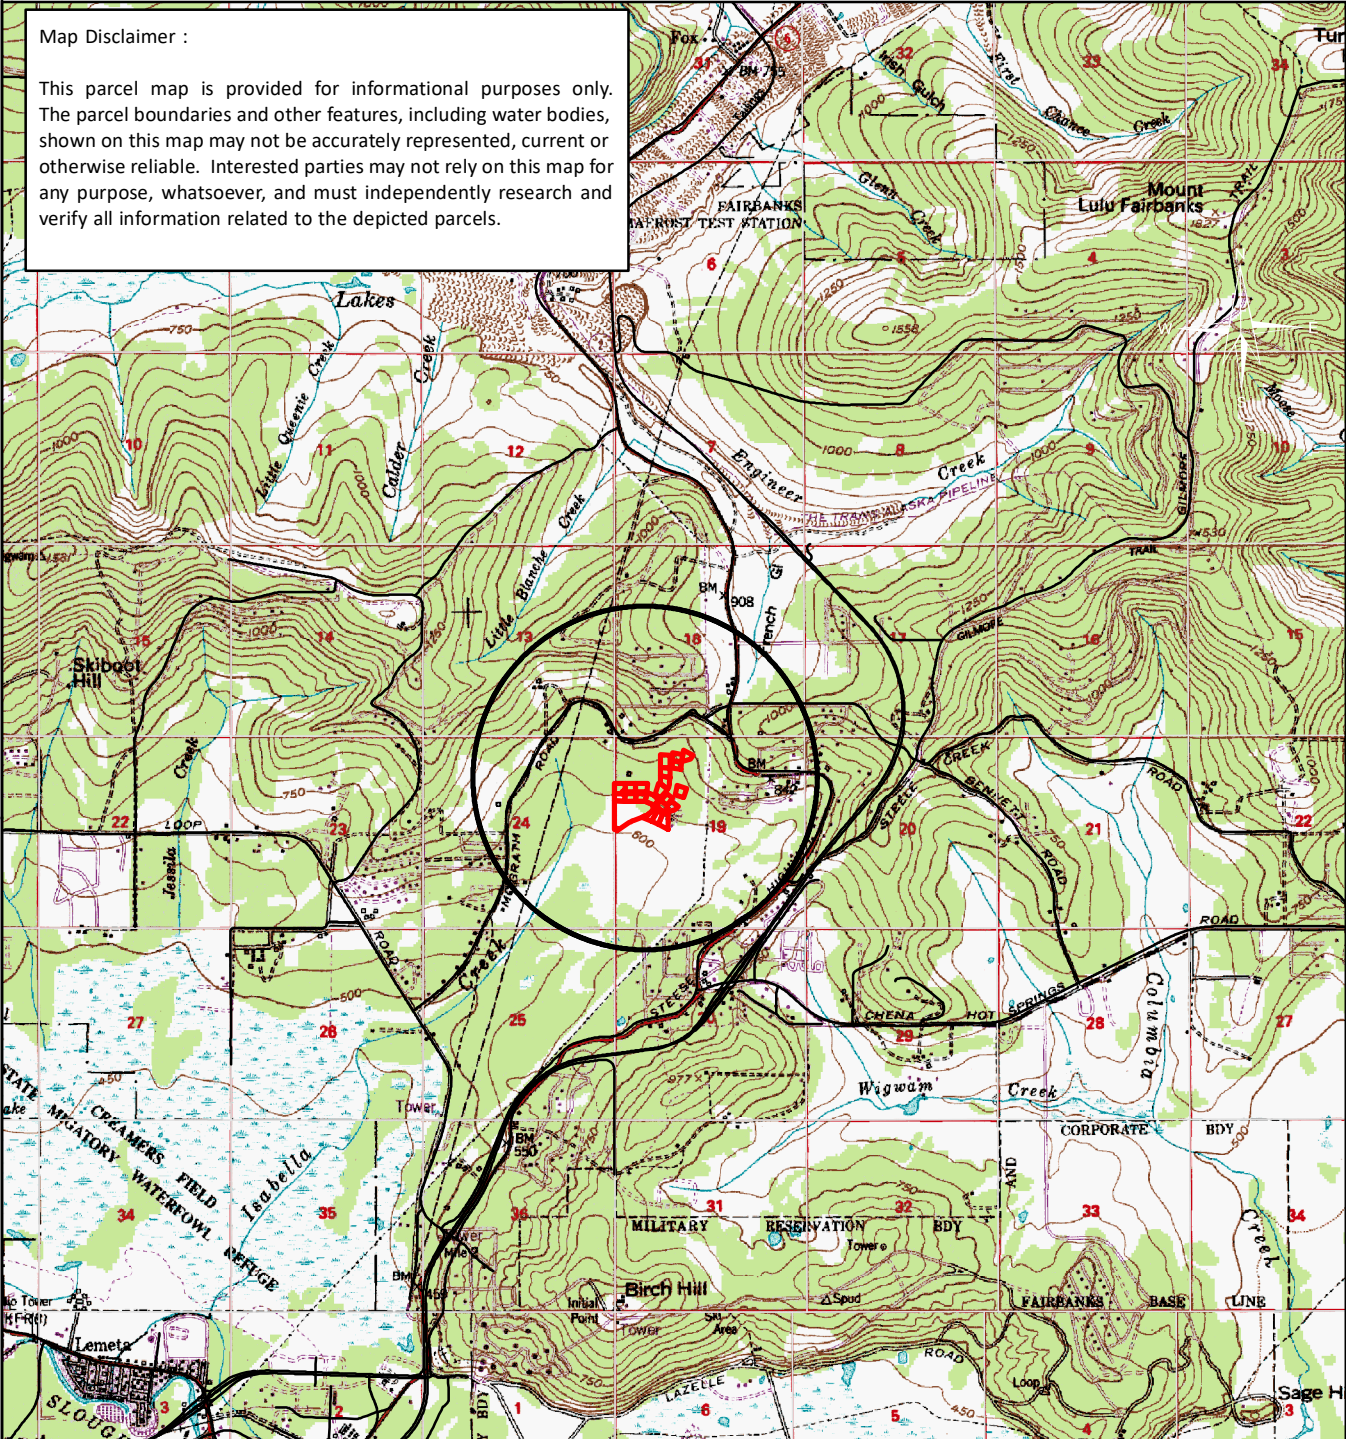

Wilshire Glenn Estates Subdivision Parcels

R 1W

R 1E

Map Disclaimer :

This parcel map is provided for informational purposes only. The parcel boundaries and other features, including water bodies, shown on this map may not be accurately represented, current or otherwise reliable. Interested parties may not rely on this map for any purpose, whatsoever, and must independently research and verify all information related to the depicted parcels.

T 2N

T 1N

T 1S

UA LAND MANAGEMENT
April 2020

Meridian Township Range
F 1N 1E

Fairbanks D-2 (USGS)