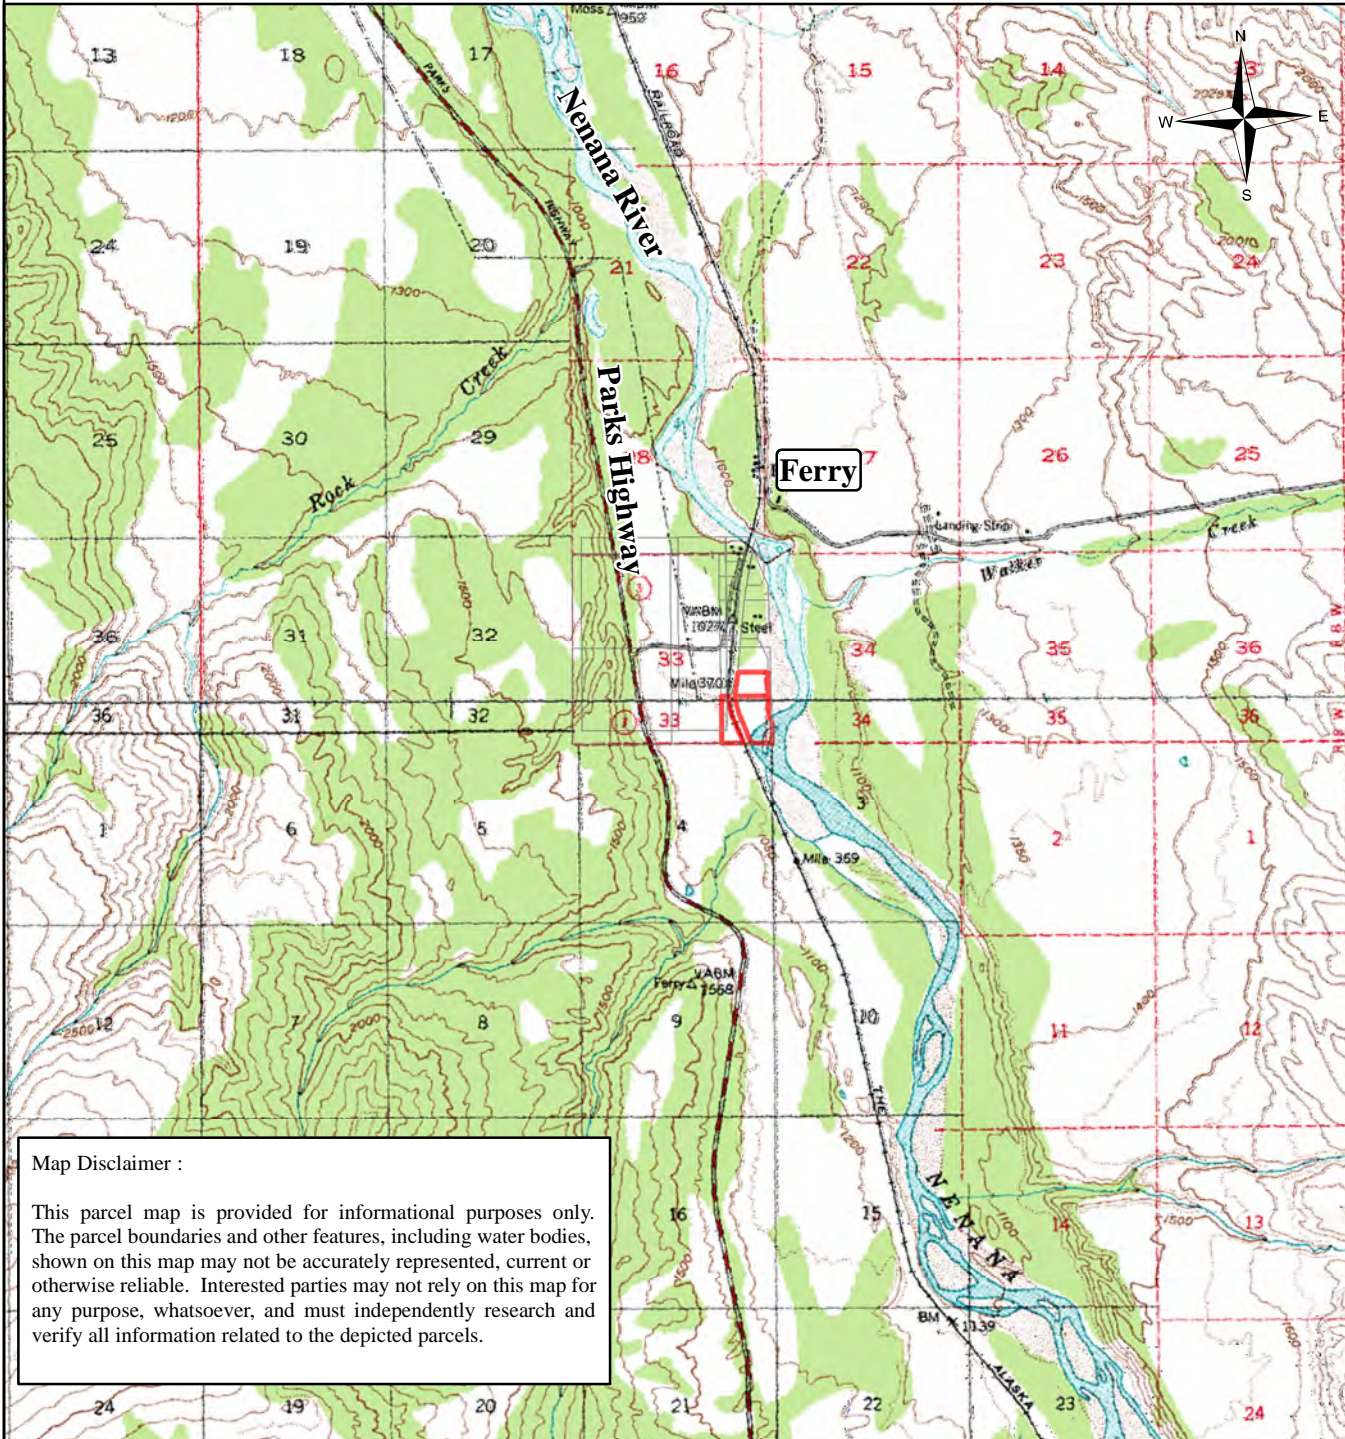

South Ferry Subdivision

(Ferry Vicinity Map 1 of 2)

NE.FR.0008
NE.SF.0005

R 10 W

R 9 W

R 8 W

R 7 W

R 6 W

UNIVERSITY
of ALASKA
Many Traditions One Alaska

4

1 Mile

**UA FACILITIES and
LAND MANAGEMENT
September 2014**

Meridian Township Range
F 10S 8W

Healy, Alaska (USGS)

South Ferry Subdivision

(Ferry Vicinity Map 2 of 2)

NE.FR.0008
NE.SF.0005

R 9 W

R 8 W

T 10 S

T 11 S

Map Disclaimer :

This parcel map is provided for informational purposes only. The parcel boundaries and other features, including water bodies, shown on this map may not be accurately represented, current or otherwise reliable. Interested parties may not rely on this map for any purpose, whatsoever, and must independently research and verify all information related to the depicted parcels.

**UA FACILITIES and
LAND MANAGEMENT
September 2014**

Meridian Township Range
F 10S 8W

Fairbanks A-5 (USGS)