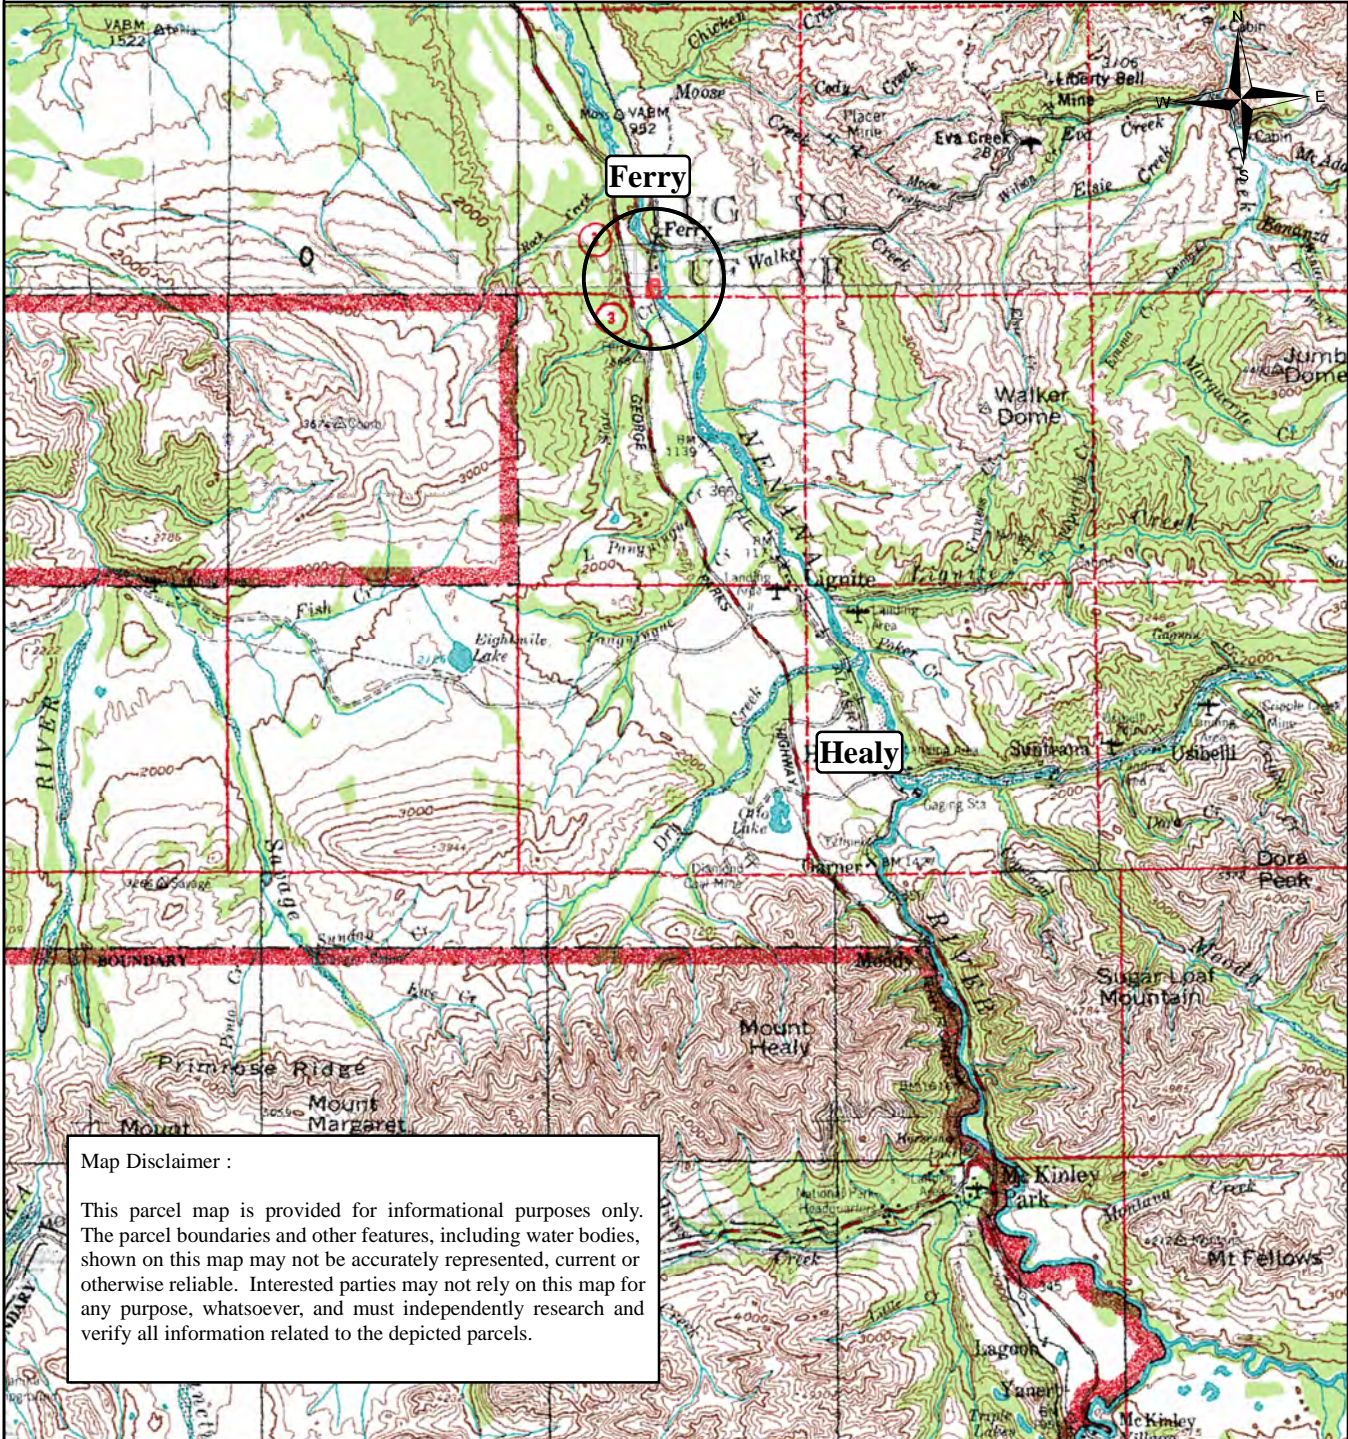

South Ferry Subdivision

(Ferry Vicinity Map 1 of 2)

NE.FR.0008
NE.SF.0005

R 10 W

R 9 W

R 8 W

R 7 W

R 6 W

T 10 S

T 11 S

T 12 S

T 13 S

T 14 S

Map Disclaimer :

This parcel map is provided for informational purposes only. The parcel boundaries and other features, including water bodies, shown on this map may not be accurately represented, current or otherwise reliable. Interested parties may not rely on this map for any purpose, whatsoever, and must independently research and verify all information related to the depicted parcels.

UNIVERSITY
of ALASKA
Many Traditions One Alaska

4

1 Mile

**UA FACILITIES and
LAND MANAGEMENT
September 2014**

Meridian Township Range
F 10S 8W

Healy, Alaska (USGS)

South Ferry Subdivision

(Ferry Vicinity Map 2 of 2)

**UA FACILITIES and
LAND MANAGEMENT
September 2014**

Meridian Township Range
F 10S 8W

Fairbanks A-5 (USGS)