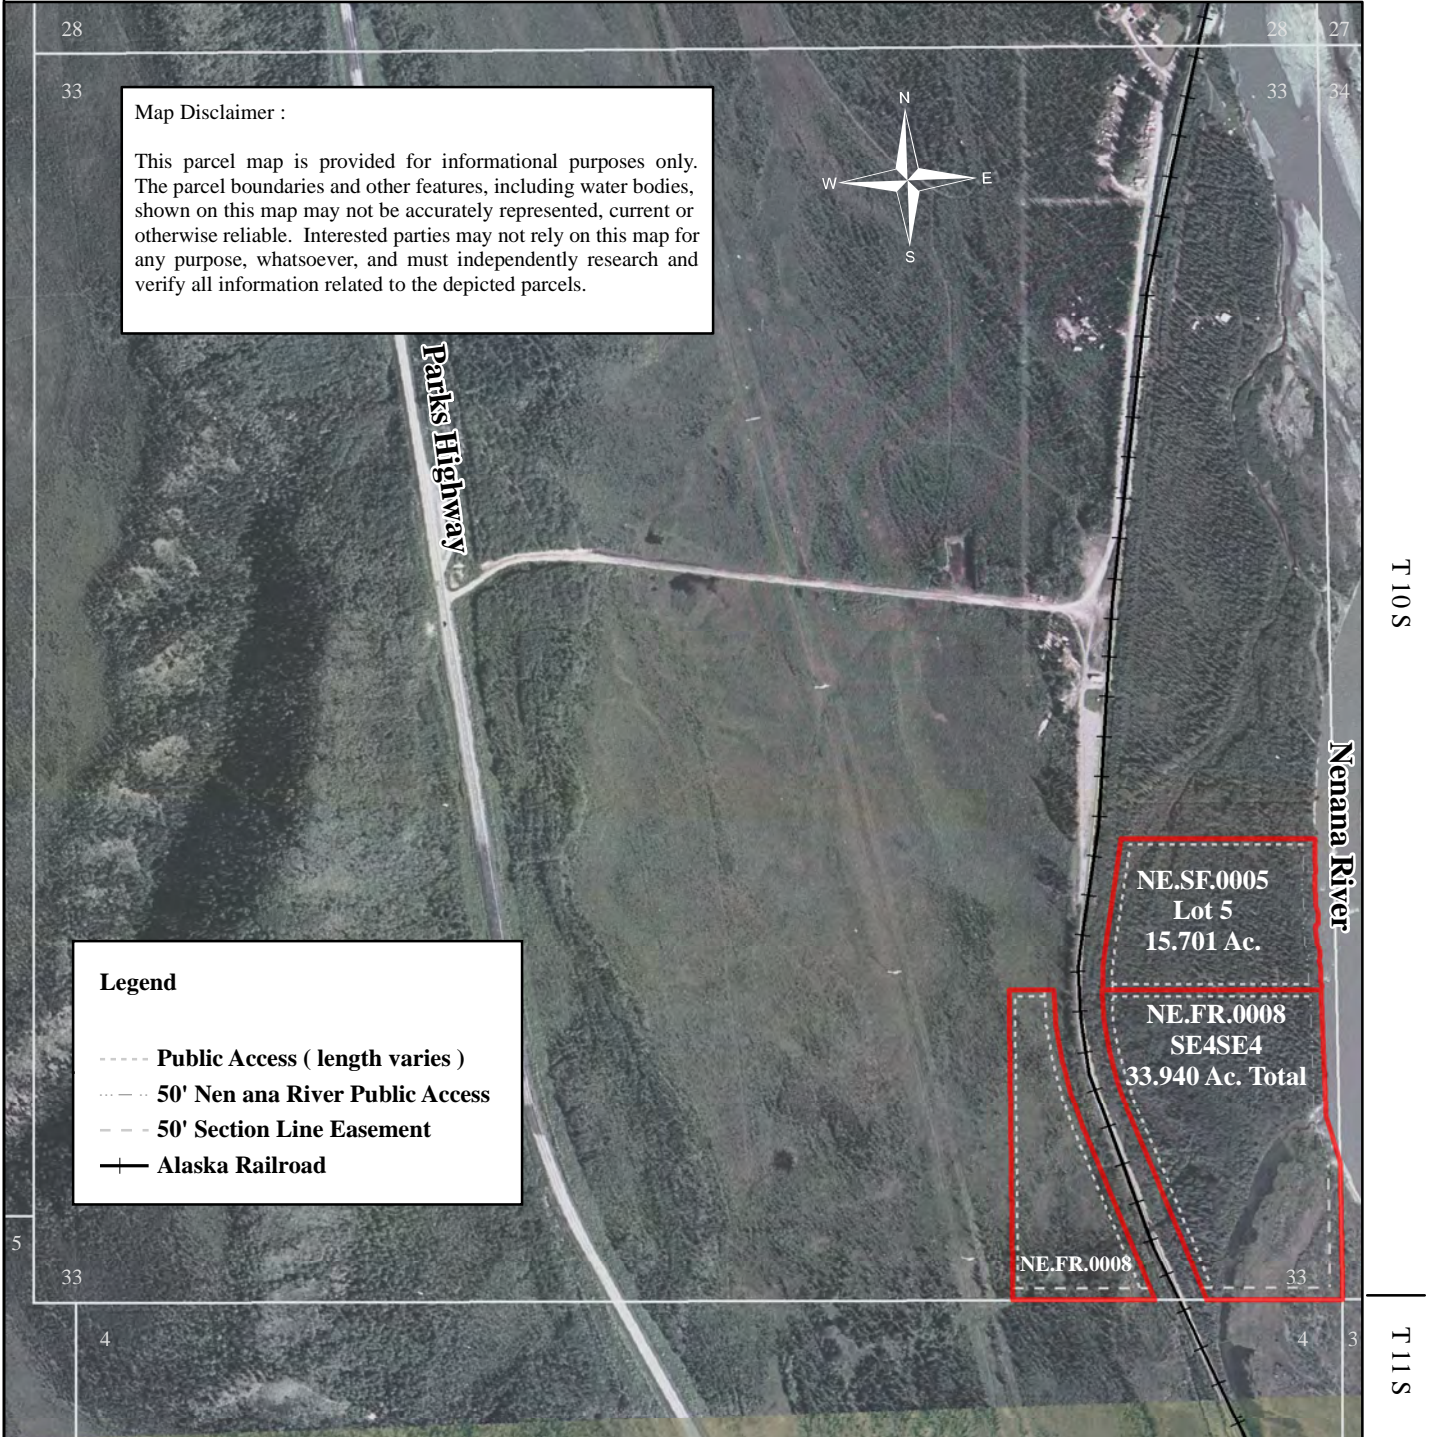

South Ferry Subdivision

NE.FR.0008
NE.SF.0005

R 8 W

800
Feet

**UA FACILITIES and
LAND MANAGEMENT**
September 2014
Photo Source: UAF-GINA
Photo Date: 8/9/2006

Meridian Township Range
F 10S 8W

Fairbanks A-5, Healy D-5 (USGS)