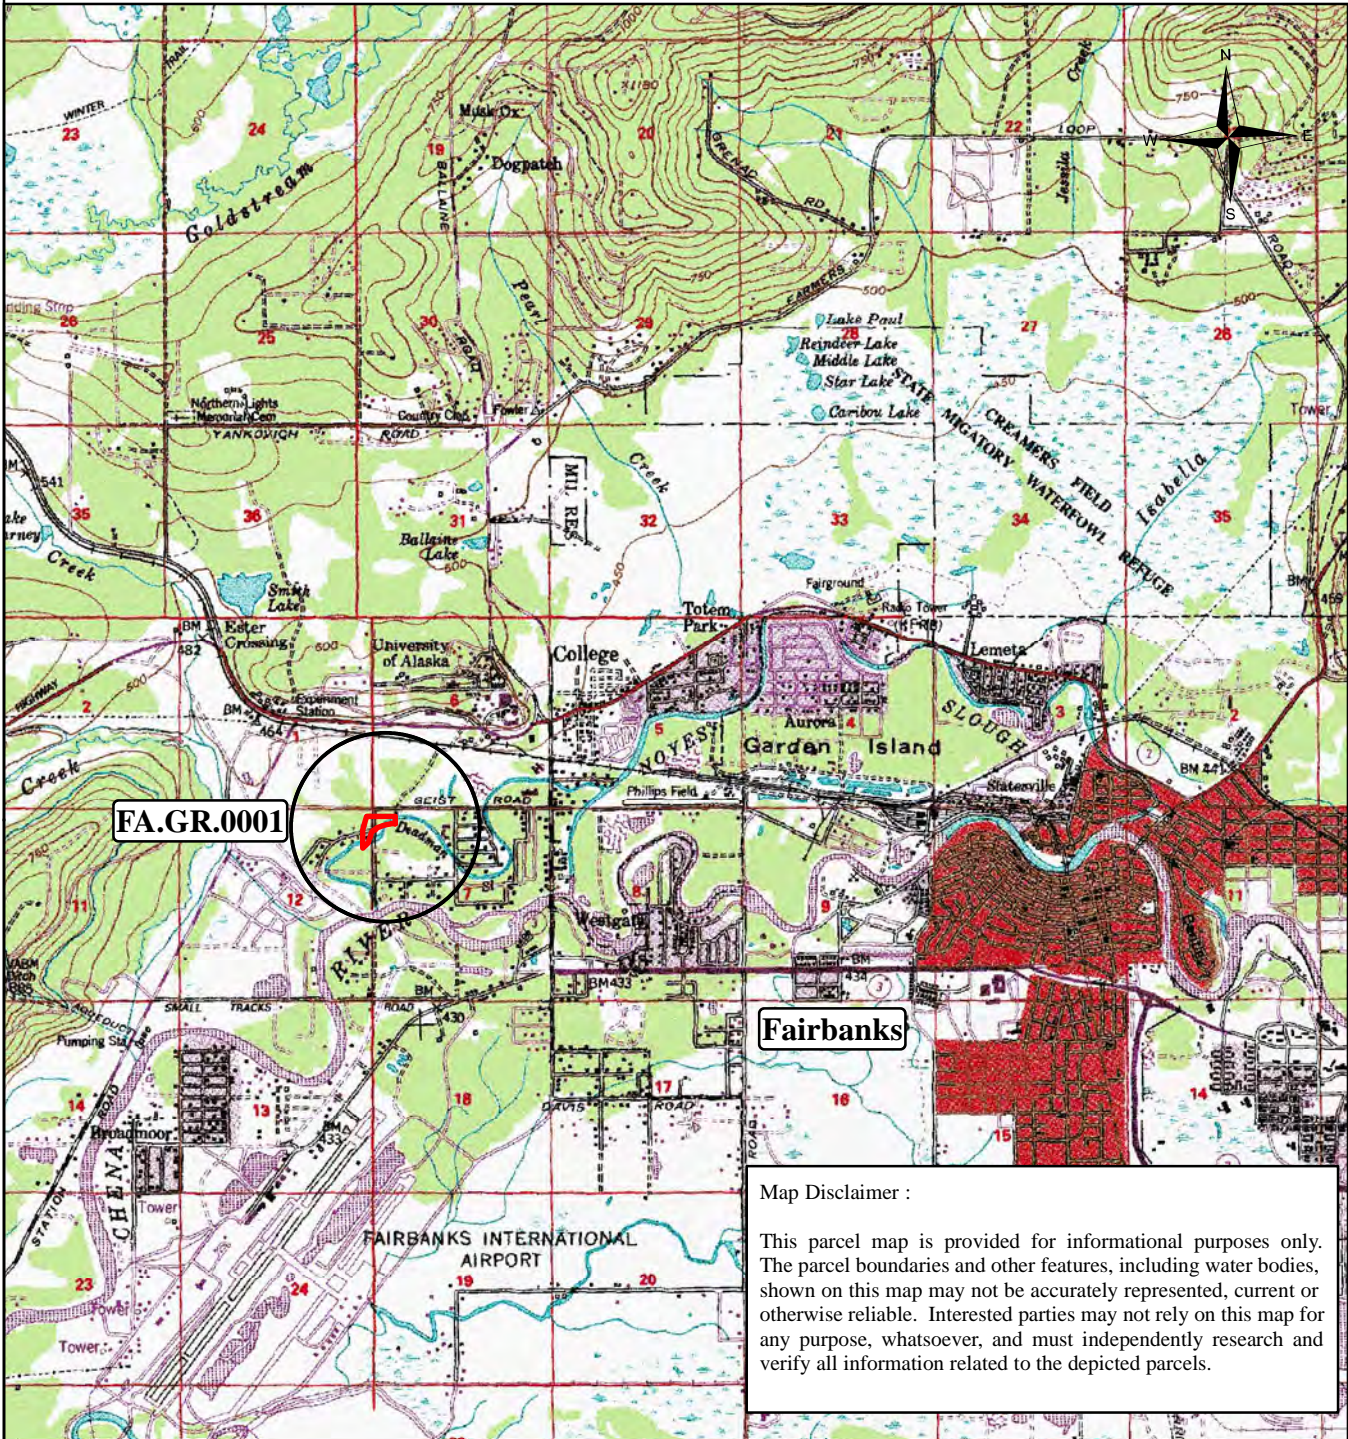

Fairbanks Vicinity Geist Road

FA.GR.0001

R 2 W

R 1 W

T 11 N

T 1 S

Map Disclaimer :
 This parcel map is provided for informational purposes only. The parcel boundaries and other features, including water bodies, shown on this map may not be accurately represented, current or otherwise reliable. Interested parties may not rely on this map for any purpose, whatsoever, and must independently research and verify all information related to the depicted parcels.

**UA FACILITIES and
 LAND MANAGEMENT**
 September 2014

Meridian Township Range
 F 1S 1W

Fairbanks D-2 (USGS)