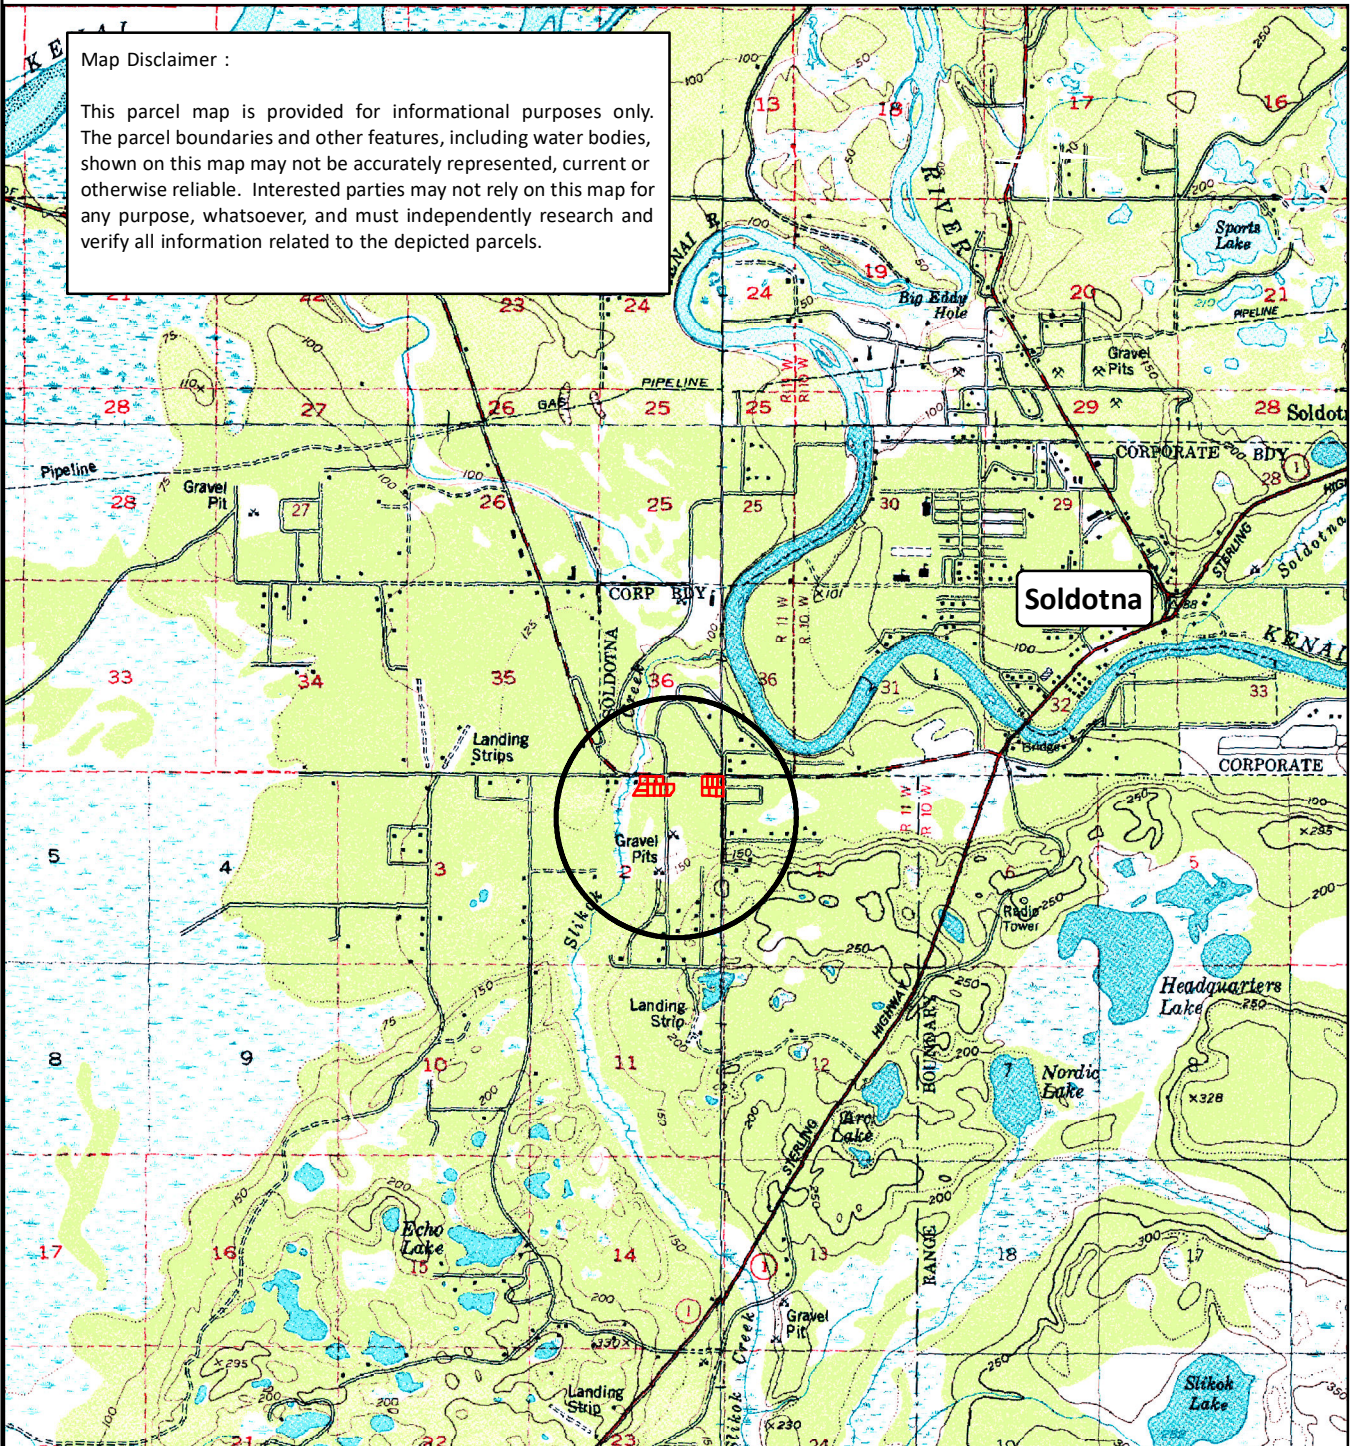

Damon Plaza Subdivision # 2

R 11W

R 10W

Map Disclaimer :

This parcel map is provided for informational purposes only. The parcel boundaries and other features, including water bodies, shown on this map may not be accurately represented, current or otherwise reliable. Interested parties may not rely on this map for any purpose, whatsoever, and must independently research and verify all information related to the depicted parcels.

T 5N

T 4N

400
Feet

UA LAND MANAGEMENT
August 2019

Meridian Township Range
S 4N 11W

Kenai B-3, B-4 (USGS)