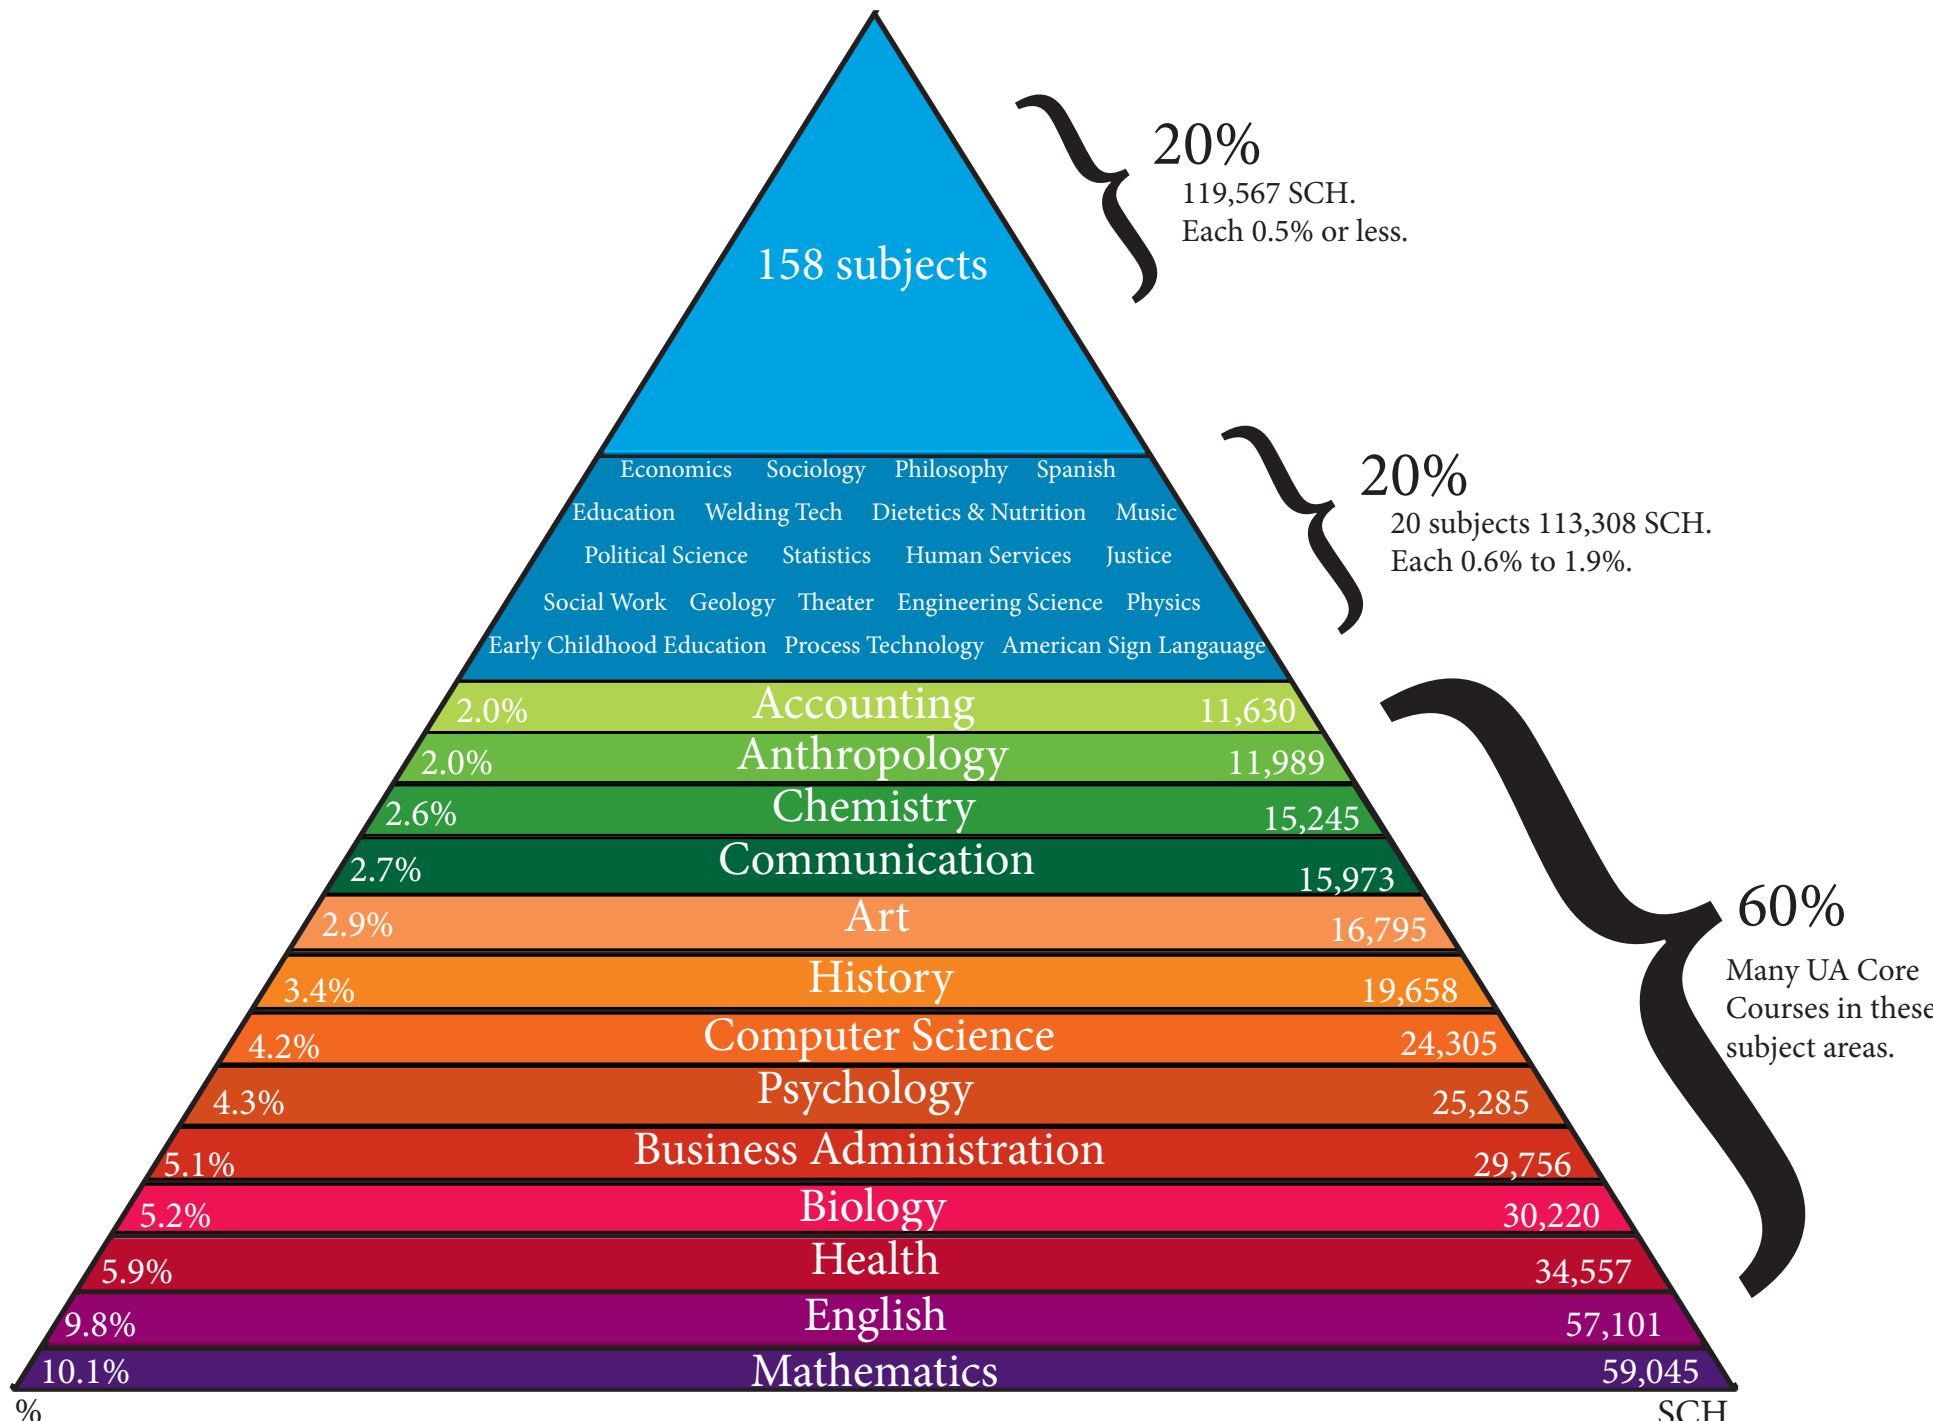

# Top 13 Subjects Make up Sixty Percent of Undergraduate Student Credit Hours (SCH), FY12

Note: FY12 consists of the summer 2011, fall 2011, and spring 2012 semesters. Area associated with each undergraduate subject may not exactly represent proportion of credit hours.  
 Source: Data supplied by MAUs via UA Information Systems: UA Decision Support Database, FY12.